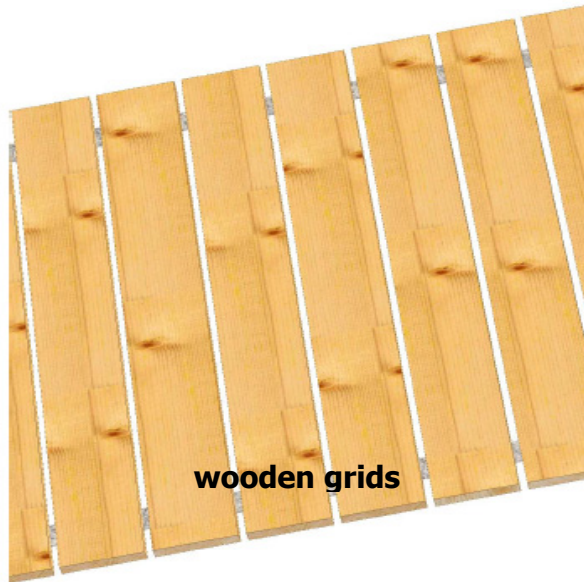

wooden grids

**for all applications within the range of  
carports, parking, garden, fairs, beach and events**

**width:** from 100 cm up to 130 cm  
**length:** from 200 cm up to 500 cm

**characteristics and advantages:**

- robust and weatherproofed wooden grid
- driveable and walkable
- solid boards with thickness of 22 mm
- available: rough or planed and chamfered
- foldable and moveable
- stackable for transportation on euro-pallets
- simple transportation and dispatch
- inherently stable through solid mesh
- multiple useable
- ecological and easy recycling