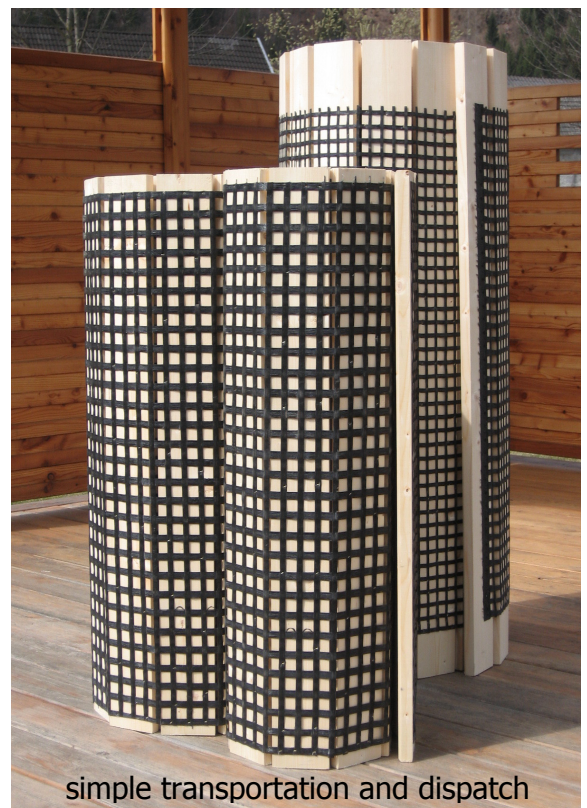

wooden grids

**for all applications within the range of  
carports, parking, garden, fairs, beach and events**

**width:** from 100 cm up to 130 cm  
**length:** from 200 cm up to 500 cm

**characteristics and advantages:**

- robust and weatherproofed wooden grid
- driveable and walkable
- solid boards with thickness of 22 mm
- available: rough or planed and chamfered
- foldable and moveable
- stackable for transportation on euro-pallets
- simple transportation and dispatch
- inherently stable through solid mesh
- multiple useable
- ecological and easy recycling